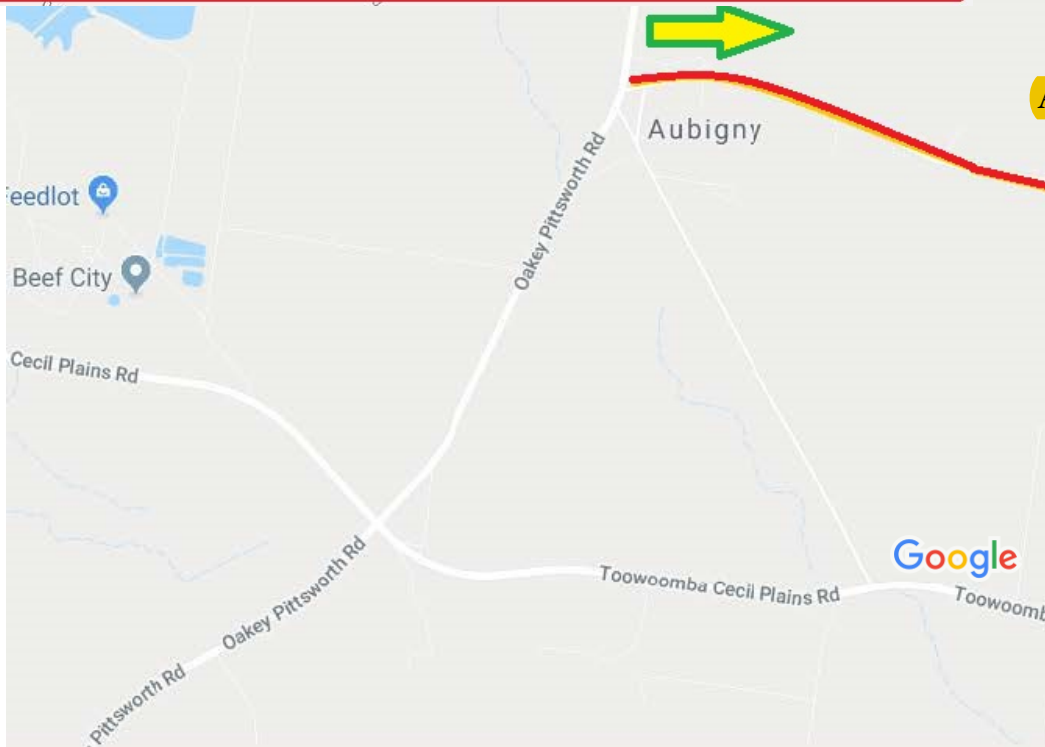

Noel and Regan Cass
'Pindari'

392 Aubigny Crosshill Road, Aubigny

Gardens of the Downs

Aubigny Crosshill Rd

392 Aubigny Crosshill Road

Aubigny Crosshill Rd

Pindari Gate

392 Aubigny Crosshill Road

At Aubigny turn on to the Aubigny Crosshill Road {gravel}
Travel this road to the gate of 'Pindari'