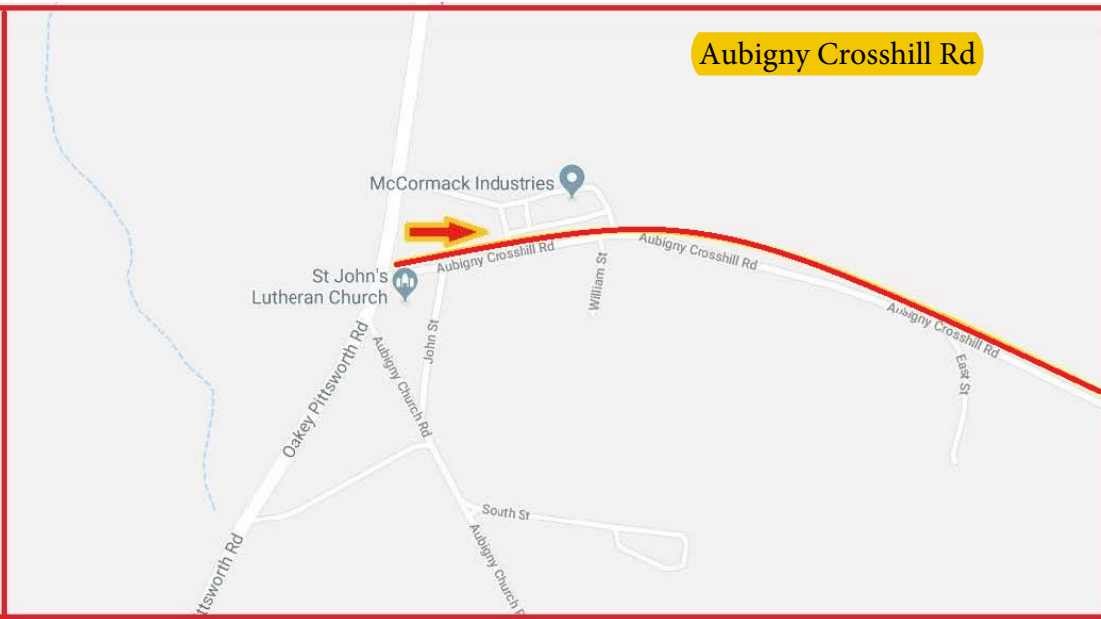

Noel and Regan Cass
'Pindari'

392 Aubigny Crosshill Road, Aubigny

Gardens of the Downs

Aubigny Crosshill Rd

392 Aubigny Crosshill Road

Aubigny Crosshill Rd

Pindari Gate

392 Aubigny Crosshill Road

At Aubigny turn on to the Aubigny Crosshill Road {gravel}
Travel this road to the gate of 'Pindari'