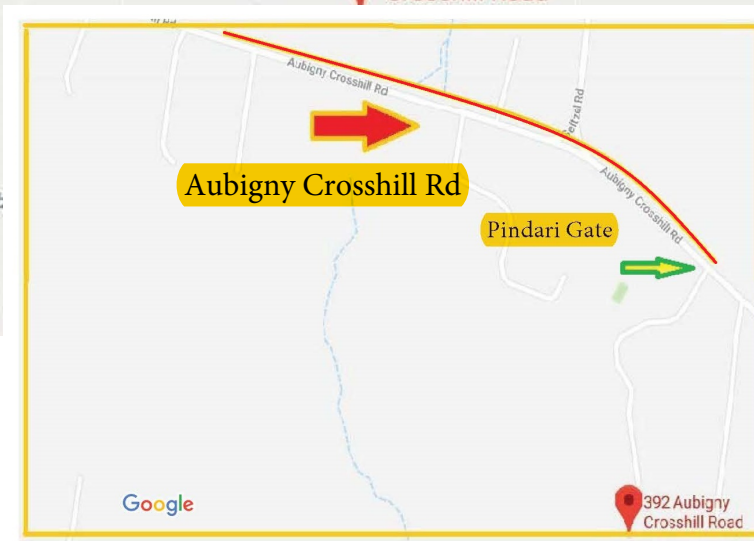

Noel and Regan Cass
'Pindari'

392 Aubigny Crosshill Road, Aubigny

Gardens of the Downs

Aubigny Crosshill Rd

392 Aubigny Crosshill Road

Aubigny Crosshill Rd

Pindari Gate

392 Aubigny Crosshill Road

At Aubigny turn on to the Aubigny Crosshill Road {gravel}
Travel this road to the gate of 'Pindari'